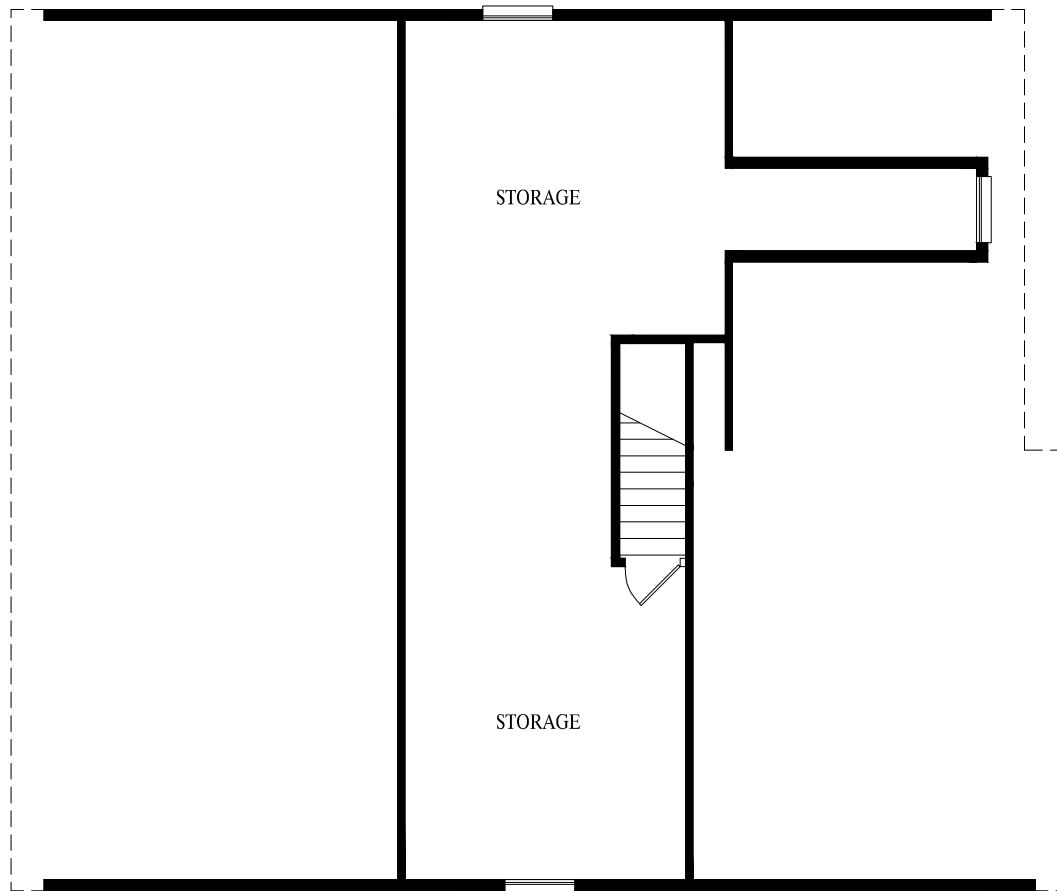

LIVING ROOM  
15'-10"x13'-9"

BATH #1

WALK-IN  
CLOSET

BEDROOM #2  
12'-0"x10'-8"

WALK-IN  
CLOSET

HALL

PORCH

HALL

PORCH

DINING ROOM  
12'-0"x10'-0"

KITCHEN

FOYER

UTILITY

W D

STORAGE  
CLOSET

CRAWL  
SPACE  
ACCESS

WALK-IN  
CLOSET

BEDROOM #1  
17'-3"x14'-0"

WALK-IN  
CLOSET

BATH #2

GARAGE  
21'-3"x14'-6"

**PATRIOT**  
1341 LIVING SF 1ST FL  
367 GARAGE SF

PORCH OVERHANG SUPPLIED BY MANUFACTURER.  
PORCH SLAB, POSTS AND RAILINGS  
FOR PORCH TO BE SUPPLIED AND  
INSTALLED ON-SITE BY OTHER

NOTE — ACTUAL HOUSE MAY VARY FROM ELEVATION